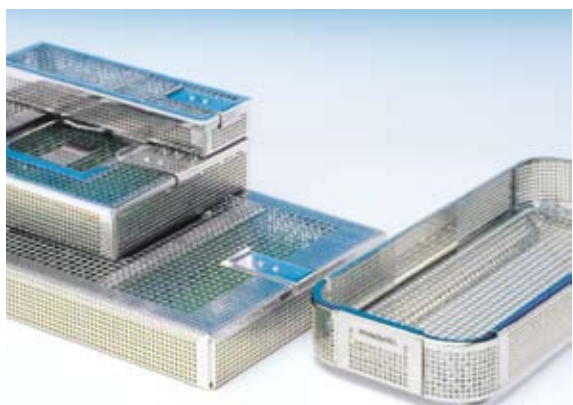

BASKETS - MINI

- Designed to accommodate those small items that get lost in a tray and for transportation throughout washing process
- Lids overlap to accommodate easy opening with a gloved hand

Code	Description
CBM63T	CBM MINI BASKET 170X50X33MM INCL SILICONE MAT
CBM67S	CBM MINI BASKET 170X135X35MM INCL SILICONE MAT
CBM77T	CBM MINI BASKET 170X270X35MM INCL SILICONE MAT