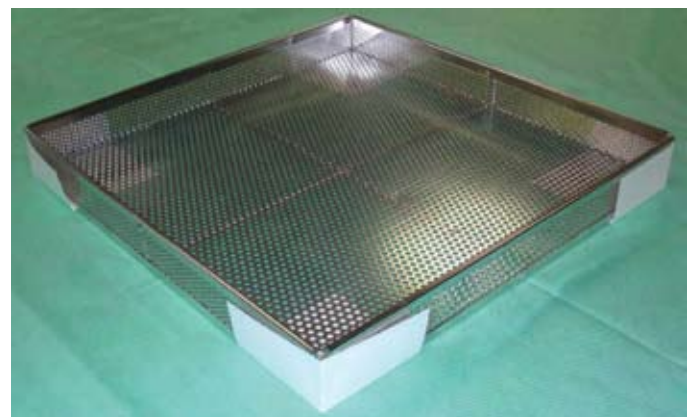

CLINIPAK CORNERS

Perfect partner for Loanset Management!

A simple and effective solution to reduce corner and foot damage!
Easy to assemble corners for baskets for use during sterilisation, eliminating the risk of wrap perforation, caused by sharp corners or feet.

Additionally, the crepe version helps to reduce wet problems around basket corners.

Simply Fold, Tuck and Pinch to create a corner for baskets.

- Available in a heavy duty white rigid card.
- Fully Autoclavable.

Fold

Tuck

Pinch

CODE
CC001

DESCRIPTION
CLINIPAK WHITE RIGID CARD CORNERS