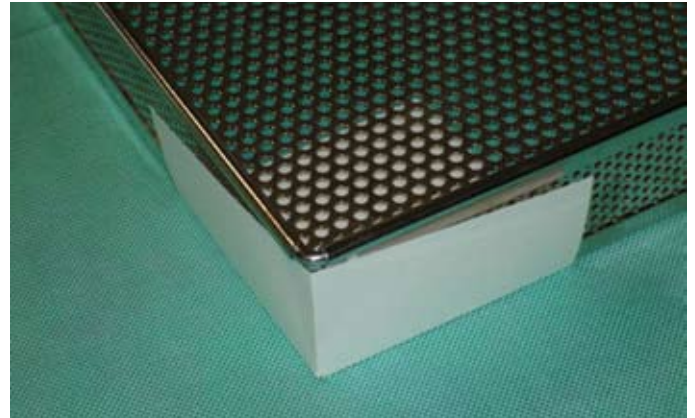

CLINIPAK CORNERS

Perfect partner for Loanset Management!

A simple and effective solution to reduce corner and foot damage!
Easy to assemble corners for baskets for use during sterilisation, eliminating the risk of wrap perforation, caused by sharp corners or feet.

Additionally, the crepe version helps to reduce wet problems around basket corners.

Simply Fold, Tuck and Pinch to create a corner for baskets.

- Available in a heavy duty white rigid card.
- Fully Autoclavable.

Fold

Tuck

Pinch

CODE
CC001

DESCRIPTION
CLINIPAK WHITE RIGID CARD CORNERS