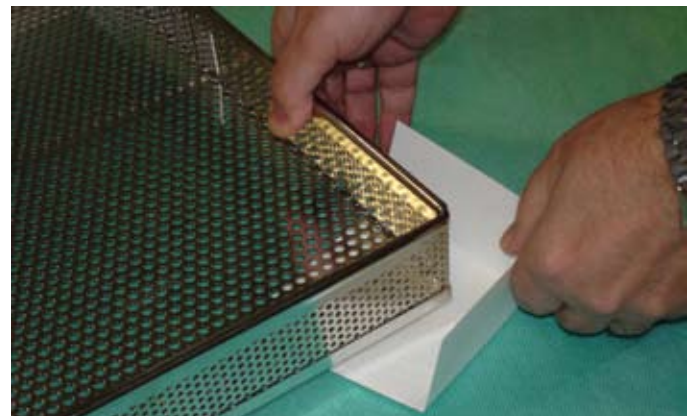

CLINIPAK CORNERS

Perfect partner for Loanset Management!

A simple and effective solution to reduce corner and foot damage!
Easy to assemble corners for baskets for use during sterilisation, eliminating the risk of wrap perforation, caused by sharp corners or feet.

Additionally, the crepe version helps to reduce wet problems around basket corners.

Simply Fold, Tuck and Pinch to create a corner for baskets.

- Available in a heavy duty white rigid card.
- Fully Autoclavable.

Fold

Tuck

Pinch

CODE
CC001

DESCRIPTION
CLINIPAK WHITE RIGID CARD CORNERS