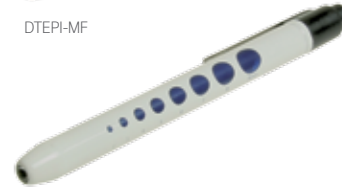

Liberty Penlight Torches

Economy Penlight Torch

Features

- Central push button on/off switch
- Focusing lens
- Pocket clip
- Sealed concentric beam bulb
- Takes 2 x AAA size batteries (not included)
- Standard illumination 2.5V
- Enamel coated aluminium case

CODE	DESCRIPTION
DTEB	ECONOMY PENLIGHT TORCH BLACK
DTEBCS	ECONOMY PENLIGHT TORCH BLACK IN CLAM SHELL
DTEW	ECONOMY PENLIGHT TORCH WHITE
DTEWCS	ECONOMY PENLIGHT TORCH WHITE IN CLAM SHELL
DTEPI-MF	ECONOMY PENLIGHT TORCH MCGRATH PINK
DTEPICS-MF	ECONOMY PENLIGHT TORCH MCGRATH PINK IN CLAM SHELL

DTEB

DTEPI-MF

DTEW

Disposable Penlight Torches

The modern way to deliver self focusing, high intensity bright light without the inconvenience of changing batteries and bulbs. Compact and lightweight the Liberty Disposable Penlight Torch provides a clear, crisp light right where it's needed. Long-lasting, disposable, featuring convenient clip-activated switch. Constant use time of 30 minutes.

Features

- Sealed unit with 2 x AAA size batteries included
- Concentric beam bulb with pocket clip/switch
- Completely disposable
- White, sold in six pack

CODE	DESCRIPTION
TDL	LIBERTY DISPOSABLE PENLIGHT TORCH (PK 6)