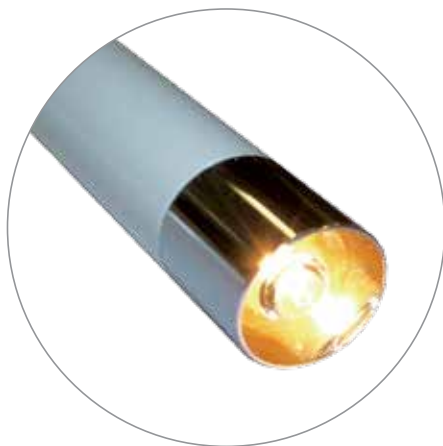

DTEB

DTEPI-MF

DTEW

Disposable Penlight Torches

The modern way to deliver self focusing, high intensity bright light without the inconvenience of changing batteries and bulbs. Compact and lightweight the Liberty Disposable Penlight Torch provides a clear, crisp light right where it's needed. Long-lasting, disposable, featuring convenient clip-activated switch. Constant use time of 30 minutes.

First Prepared: 14/11/14 Eevien Tan
 Release Approval: 17/11/14 Lee Carter
 Version Control: V4.1 Page 1 | 2

Liberty Penlight Torches

Luxury Penlight Torch

Features

- Modern design penlight
- Stainless steel casing DTSS
- Enamel coated aluminium casing (DTL)
- Protected recessed bulb on DTL
- Central push button on/off switch
- Sealed concentric beam bulb
- Pocket clip
- Standard illumination 2.5V
- Takes 2 x AAA size batteries (included)
- Weight: 14.3g; Length: 136mm; Width: 12mm

DTLRB

DTLPU

DTLW

DTLB

DTSS

CODE	DESCRIPTION
DTLB	LIBERTY LUXURY PENLIGHT TORCH BLACK
DTLRB	LIBERTY LUXURY PENLIGHT TORCH BLUE
DTLPU	LIBERTY LUXURY PENLIGHT TORCH PURPLE
DTLW	LIBERTY LUXURY PENLIGHT TORCH WHITE
DTSS	LUXURY PENLIGHT TORCH STAINLESS STEEL