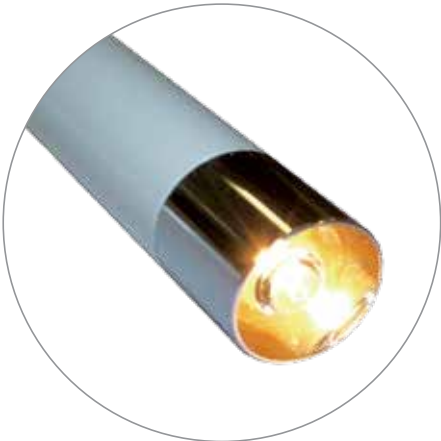

Luxury Penlight Torch

Liberty

Features

- Modern design penlight
- Stainless steel casing DTSS
- Enamel coated aluminium casing (DTL)
- Protected recessed bulb on DTL
- Central push button on/off switch
- Sealed concentric beam bulb
- Pocket clip
- Standard illumination 2.5V
- Takes 2 x AAA size batteries (included)
- Weight: 14.3g; Length: 136mm; Width: 12mm

Code	Description
DTLB	LIBERTY LUXURY PENLIGHT TORCH BLACK
DTLRB	LIBERTY LUXURY PENLIGHT TORCH BLUE
DTLPU	LIBERTY LUXURY PENLIGHT TORCH PURPLE
DTLW	LIBERTY LUXURY PENLIGHT TORCH WHITE
DTLS	LIBERTY LUXURY PENLIGHT TORCH SILVER

Supplied in Clam Shells	
DTLBCS	LIBERTY LUXURY PENLIGHT TORCH BLACK IN CLAM SHELL
DTLRBCS	LIBERTY LUXURY PENLIGHT TORCH BLUE IN CLAM SHELL
DTLPUCS	LIBERTY LUXURY PENLIGHT TORCH PURPLE IN CLAM SHELL
DTLWCS	LIBERTY LUXURY PENLIGHT TORCH WHITE IN CLAM SHELL
DTLSCS	LIBERTY LUXURY PENLIGHT TORCH SILVER IN CLAM SHELL